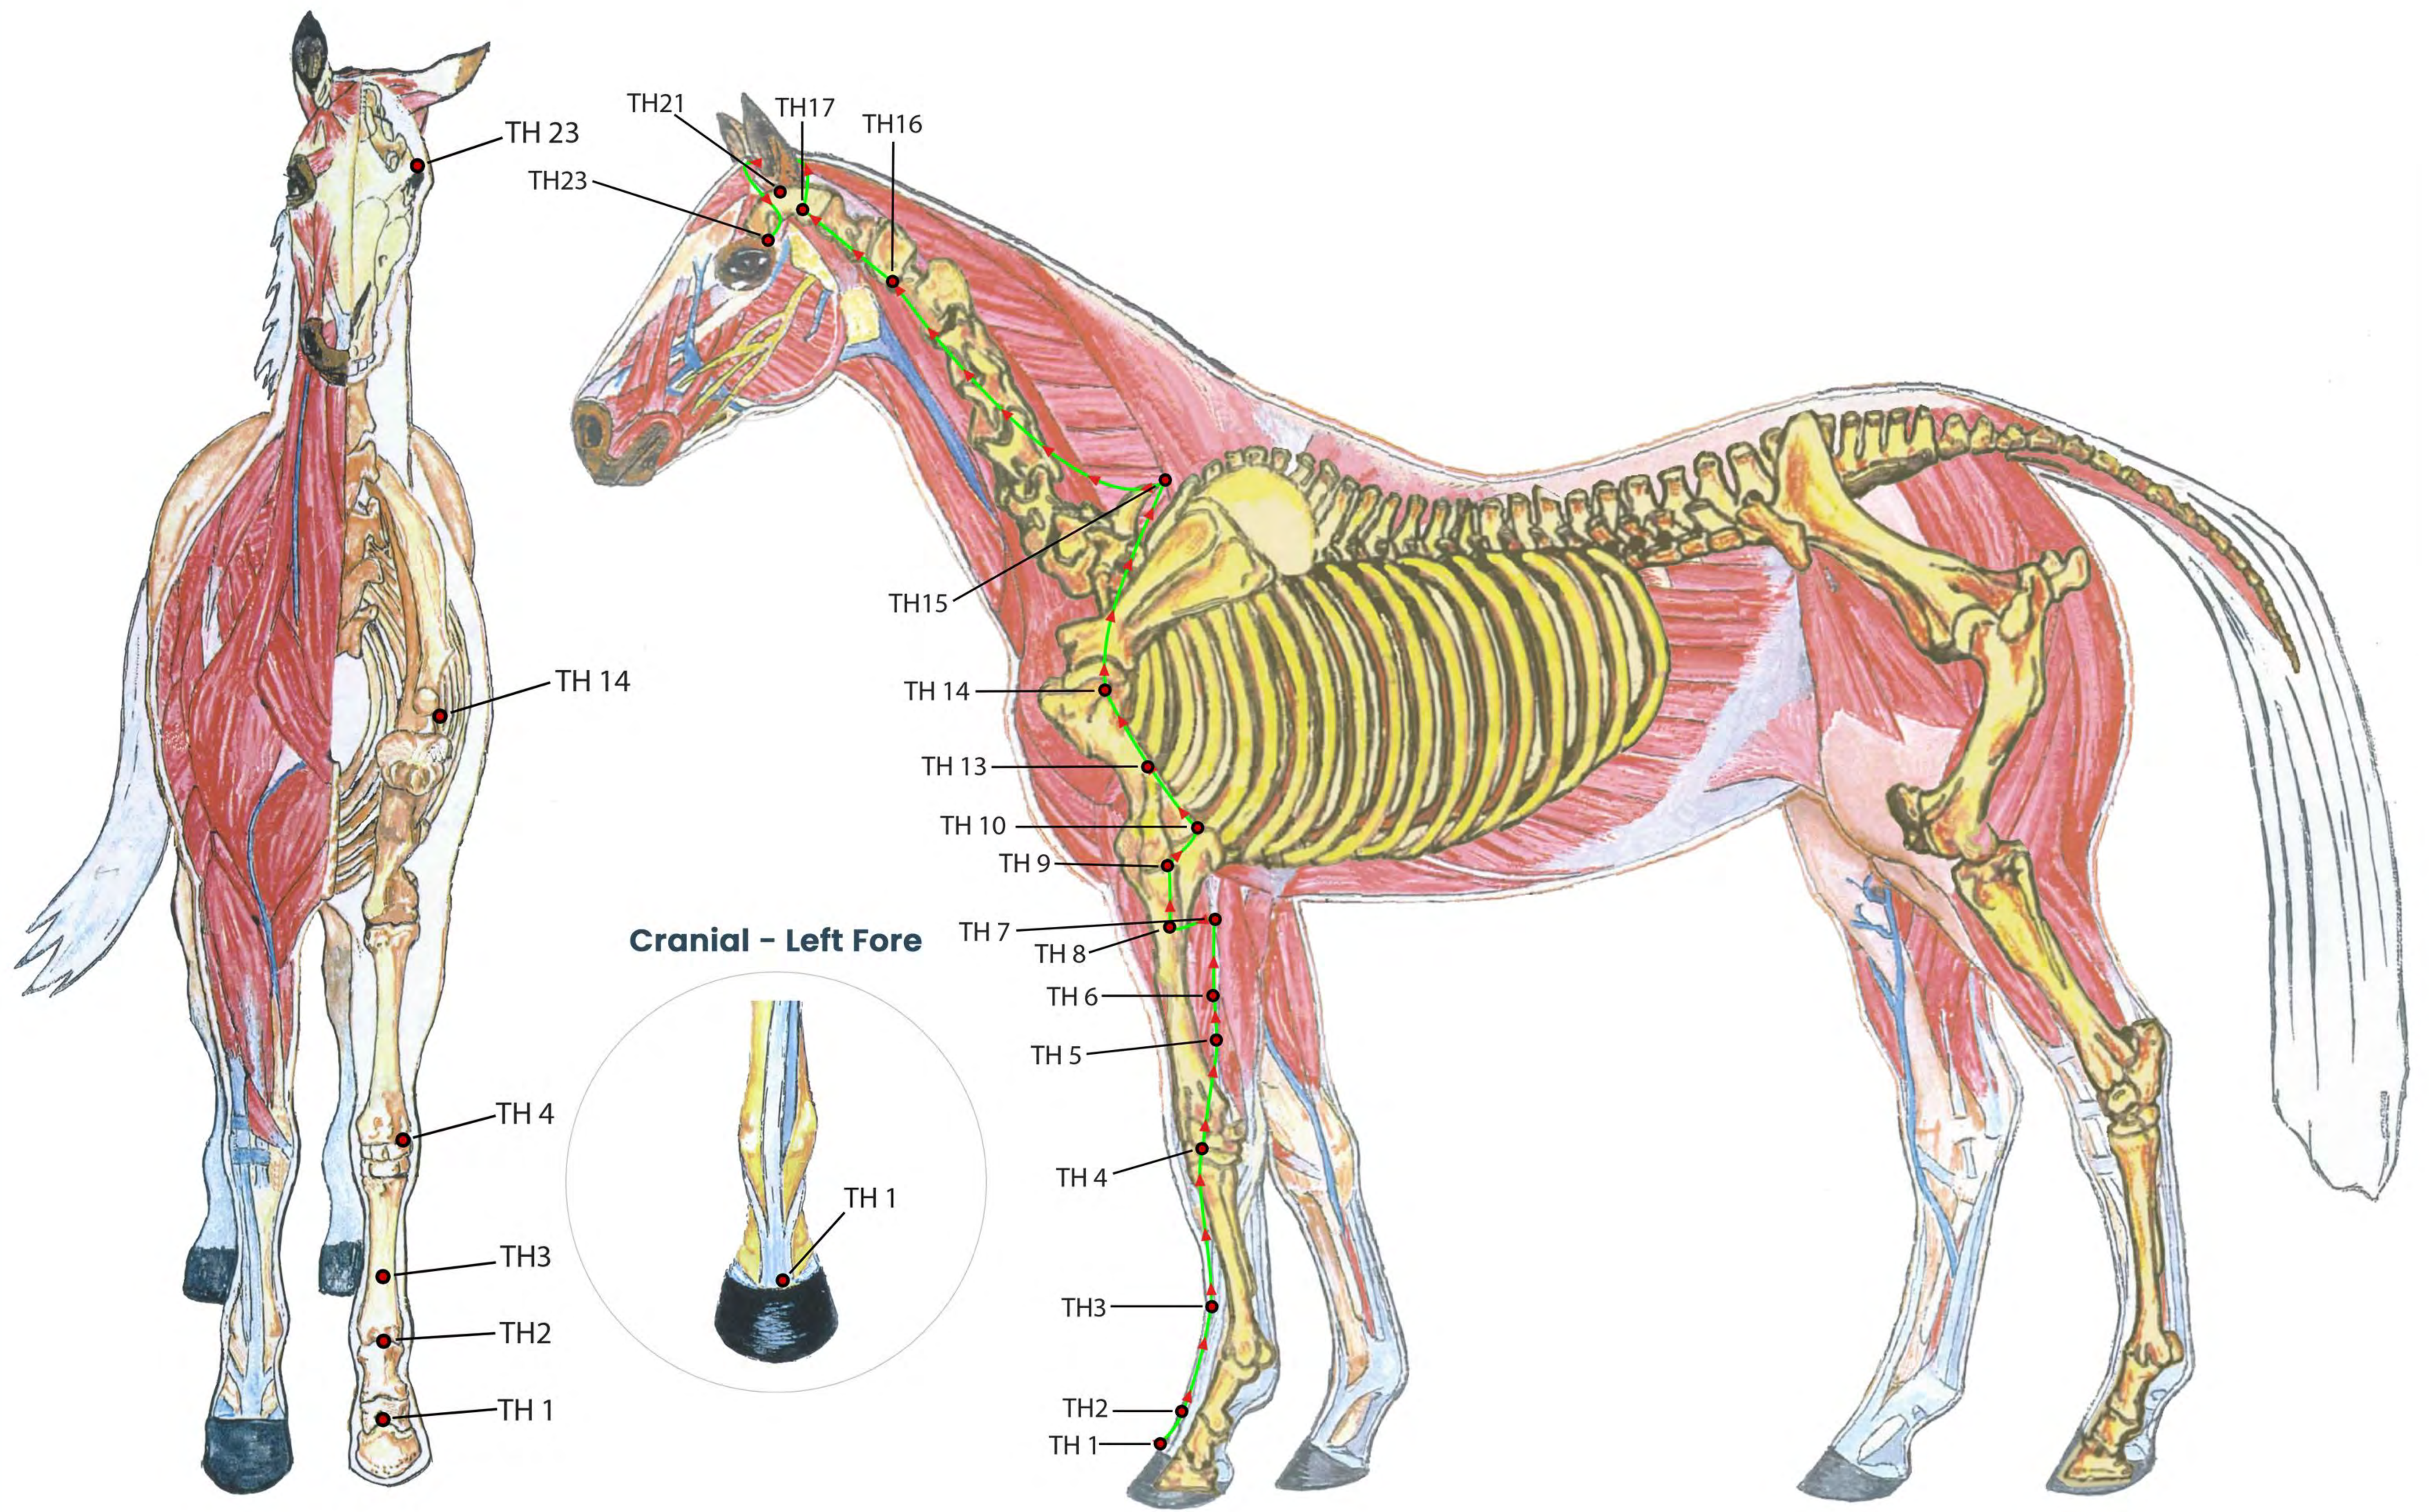

Equine Meridian Charts

Author: Kay Aubrey-Chimene, RMT, CLTI, CPTI

Equine Lung Meridian (Yin)

Equine Large Intestine Meridian (Yang)

Equine Stomach Meridian (Yang)

Equine Spleen Meridian (Yin)

Medial - Hind

Equine Heart Meridian (Yin)

Equine Small Intestine Meridian (Yang)

Equine Bladder Meridian (Yang)

Equine Kidney Meridian (Yin)

Equine Pericardium Meridian (Yin)

Equine Triple Heater Meridian (Yang)

Equine Gallbladder Meridian (Yang)

Lateral - Hind

Equine Liver Meridian (Yin)

Equine Governing Vessel (Yang)

Equine Conception Vessel (Yin)