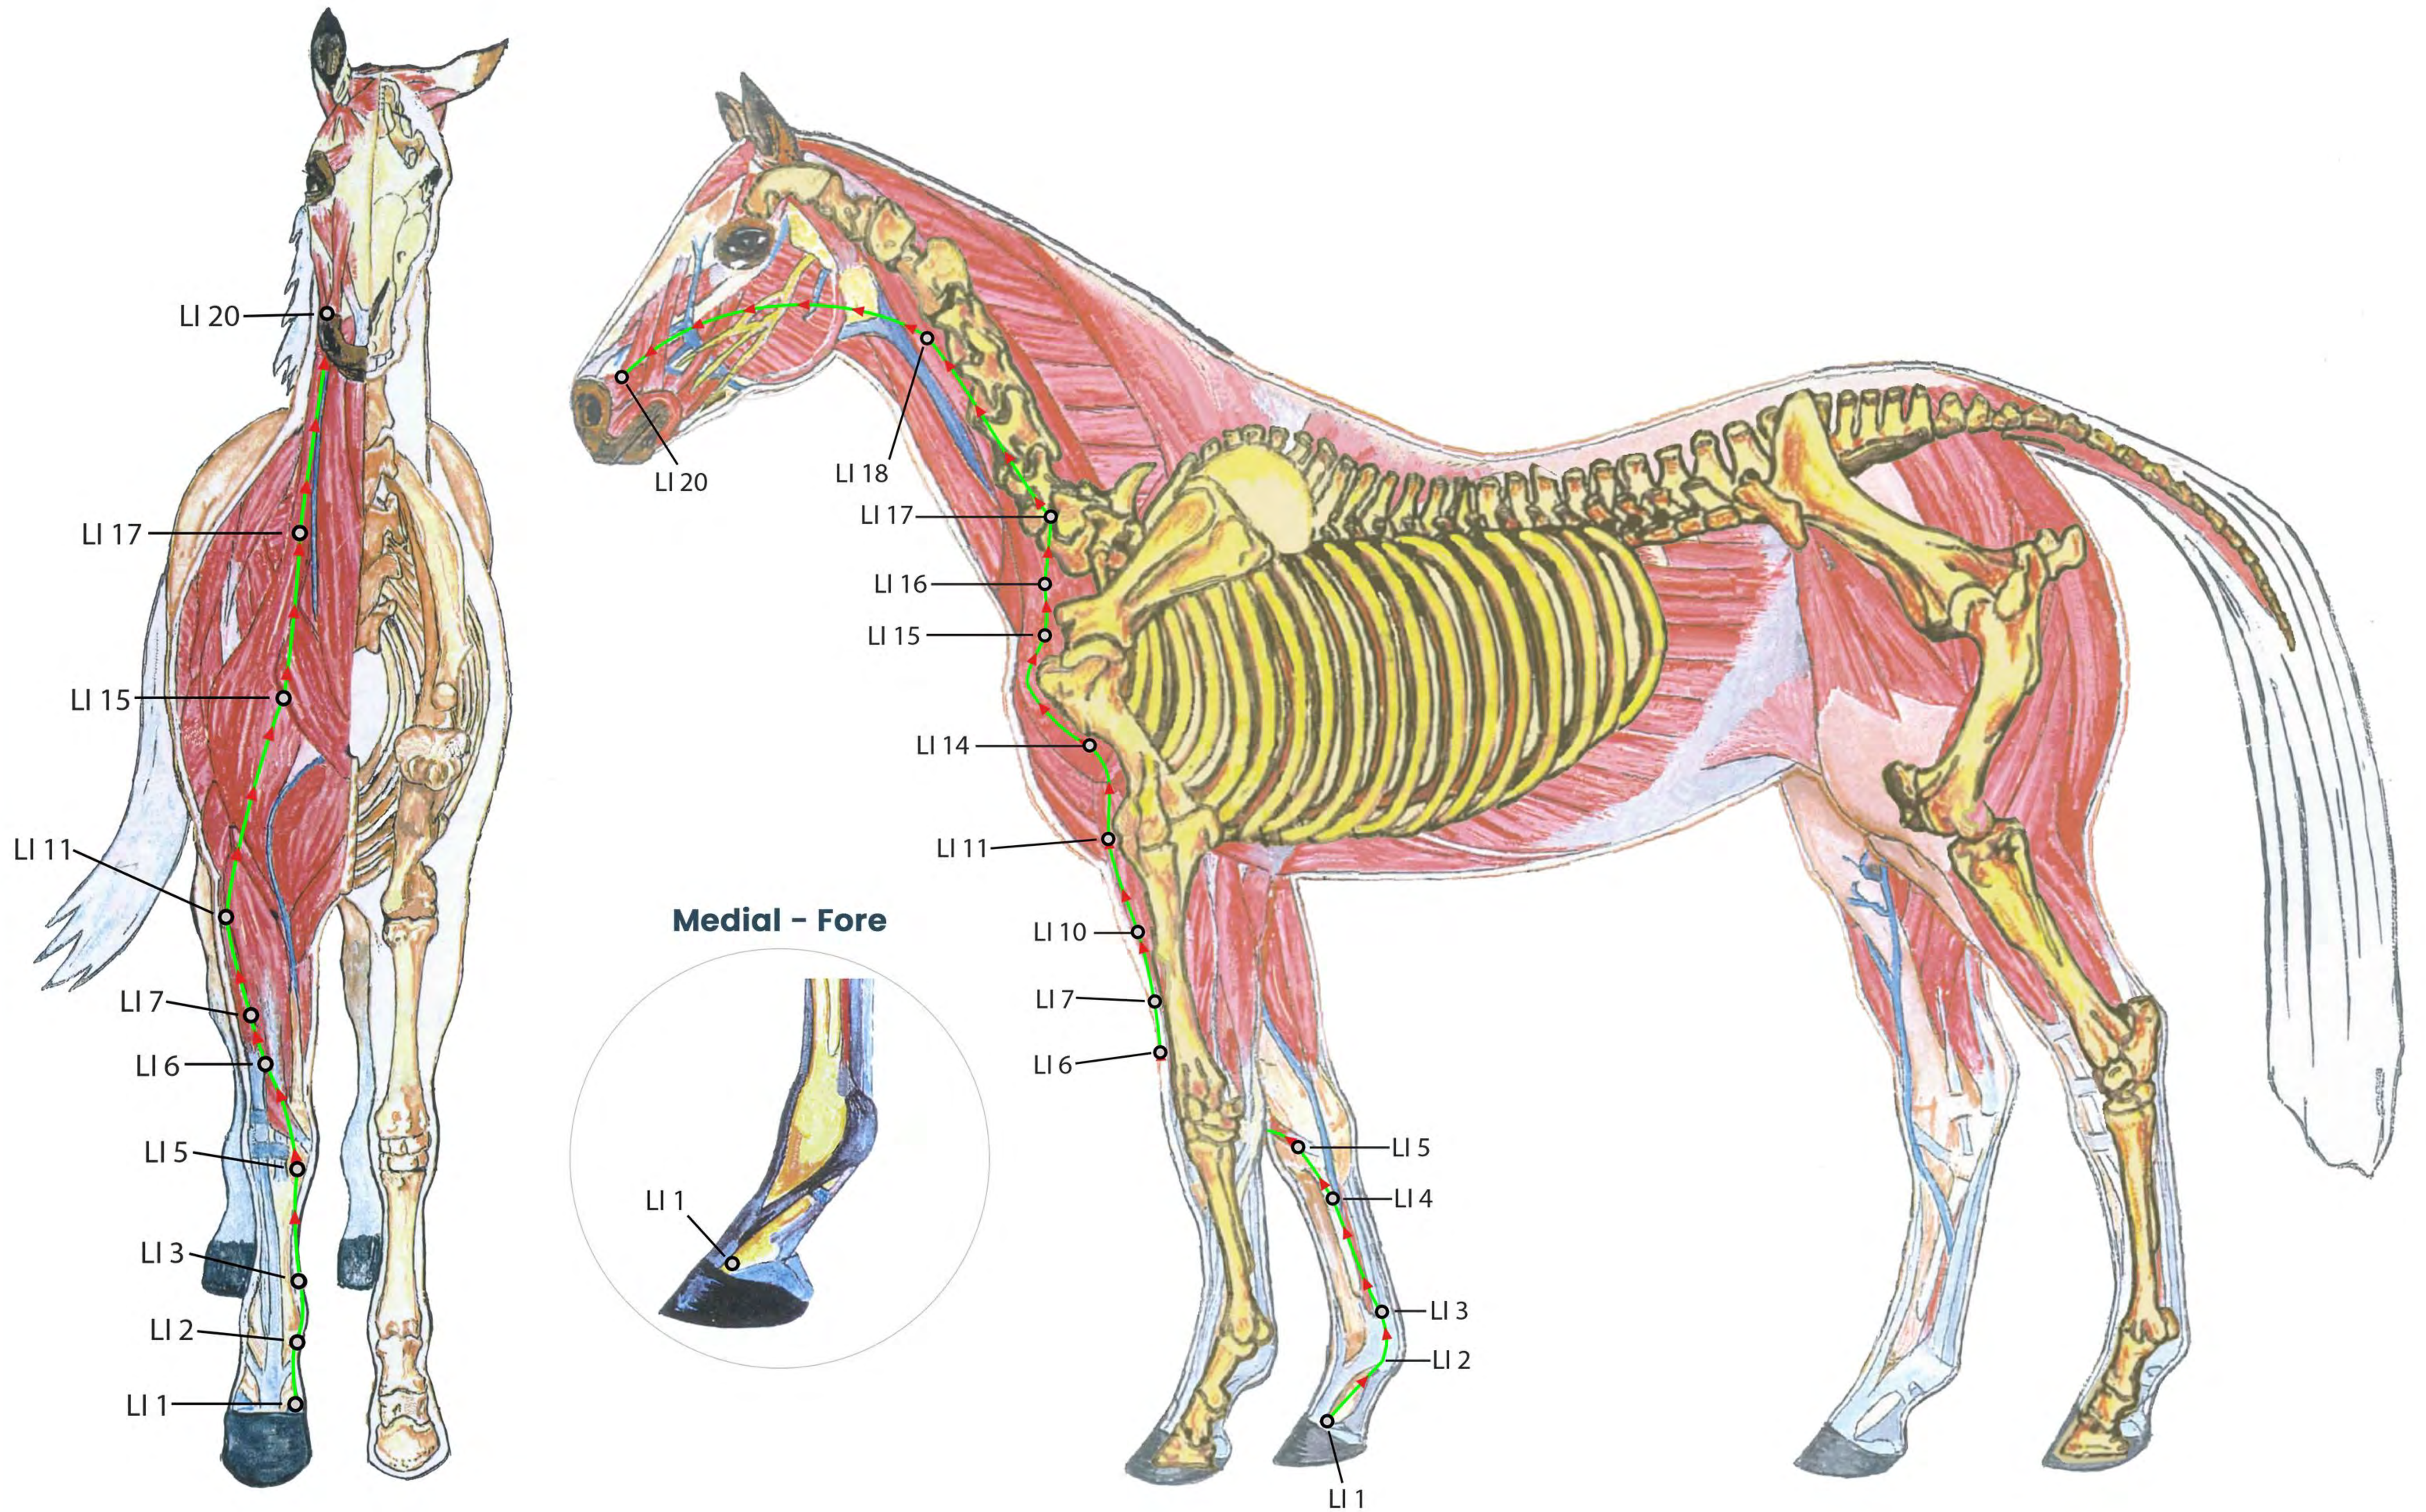

Equine Meridian Charts

Author: Kay Aubrey-Chimene, RMT, CLTI, CPTI

Equine Lung Meridian (Yin)

Equine Large Intestine Meridian (Yang)

Equine Stomach Meridian (Yang)

Equine Spleen Meridian (Yin)

Medial - Hind

Equine Heart Meridian (Yin)

Equine Small Intestine Meridian (Yang)

Equine Bladder Meridian (Yang)

Equine Kidney Meridian (Yin)

Equine Pericardium Meridian (Yin)

Equine Triple Heater Meridian (Yang)

Equine Gallbladder Meridian (Yang)

Lateral - Hind

Equine Liver Meridian (Yin)

Equine Governing Vessel (Yang)

Equine Conception Vessel (Yin)