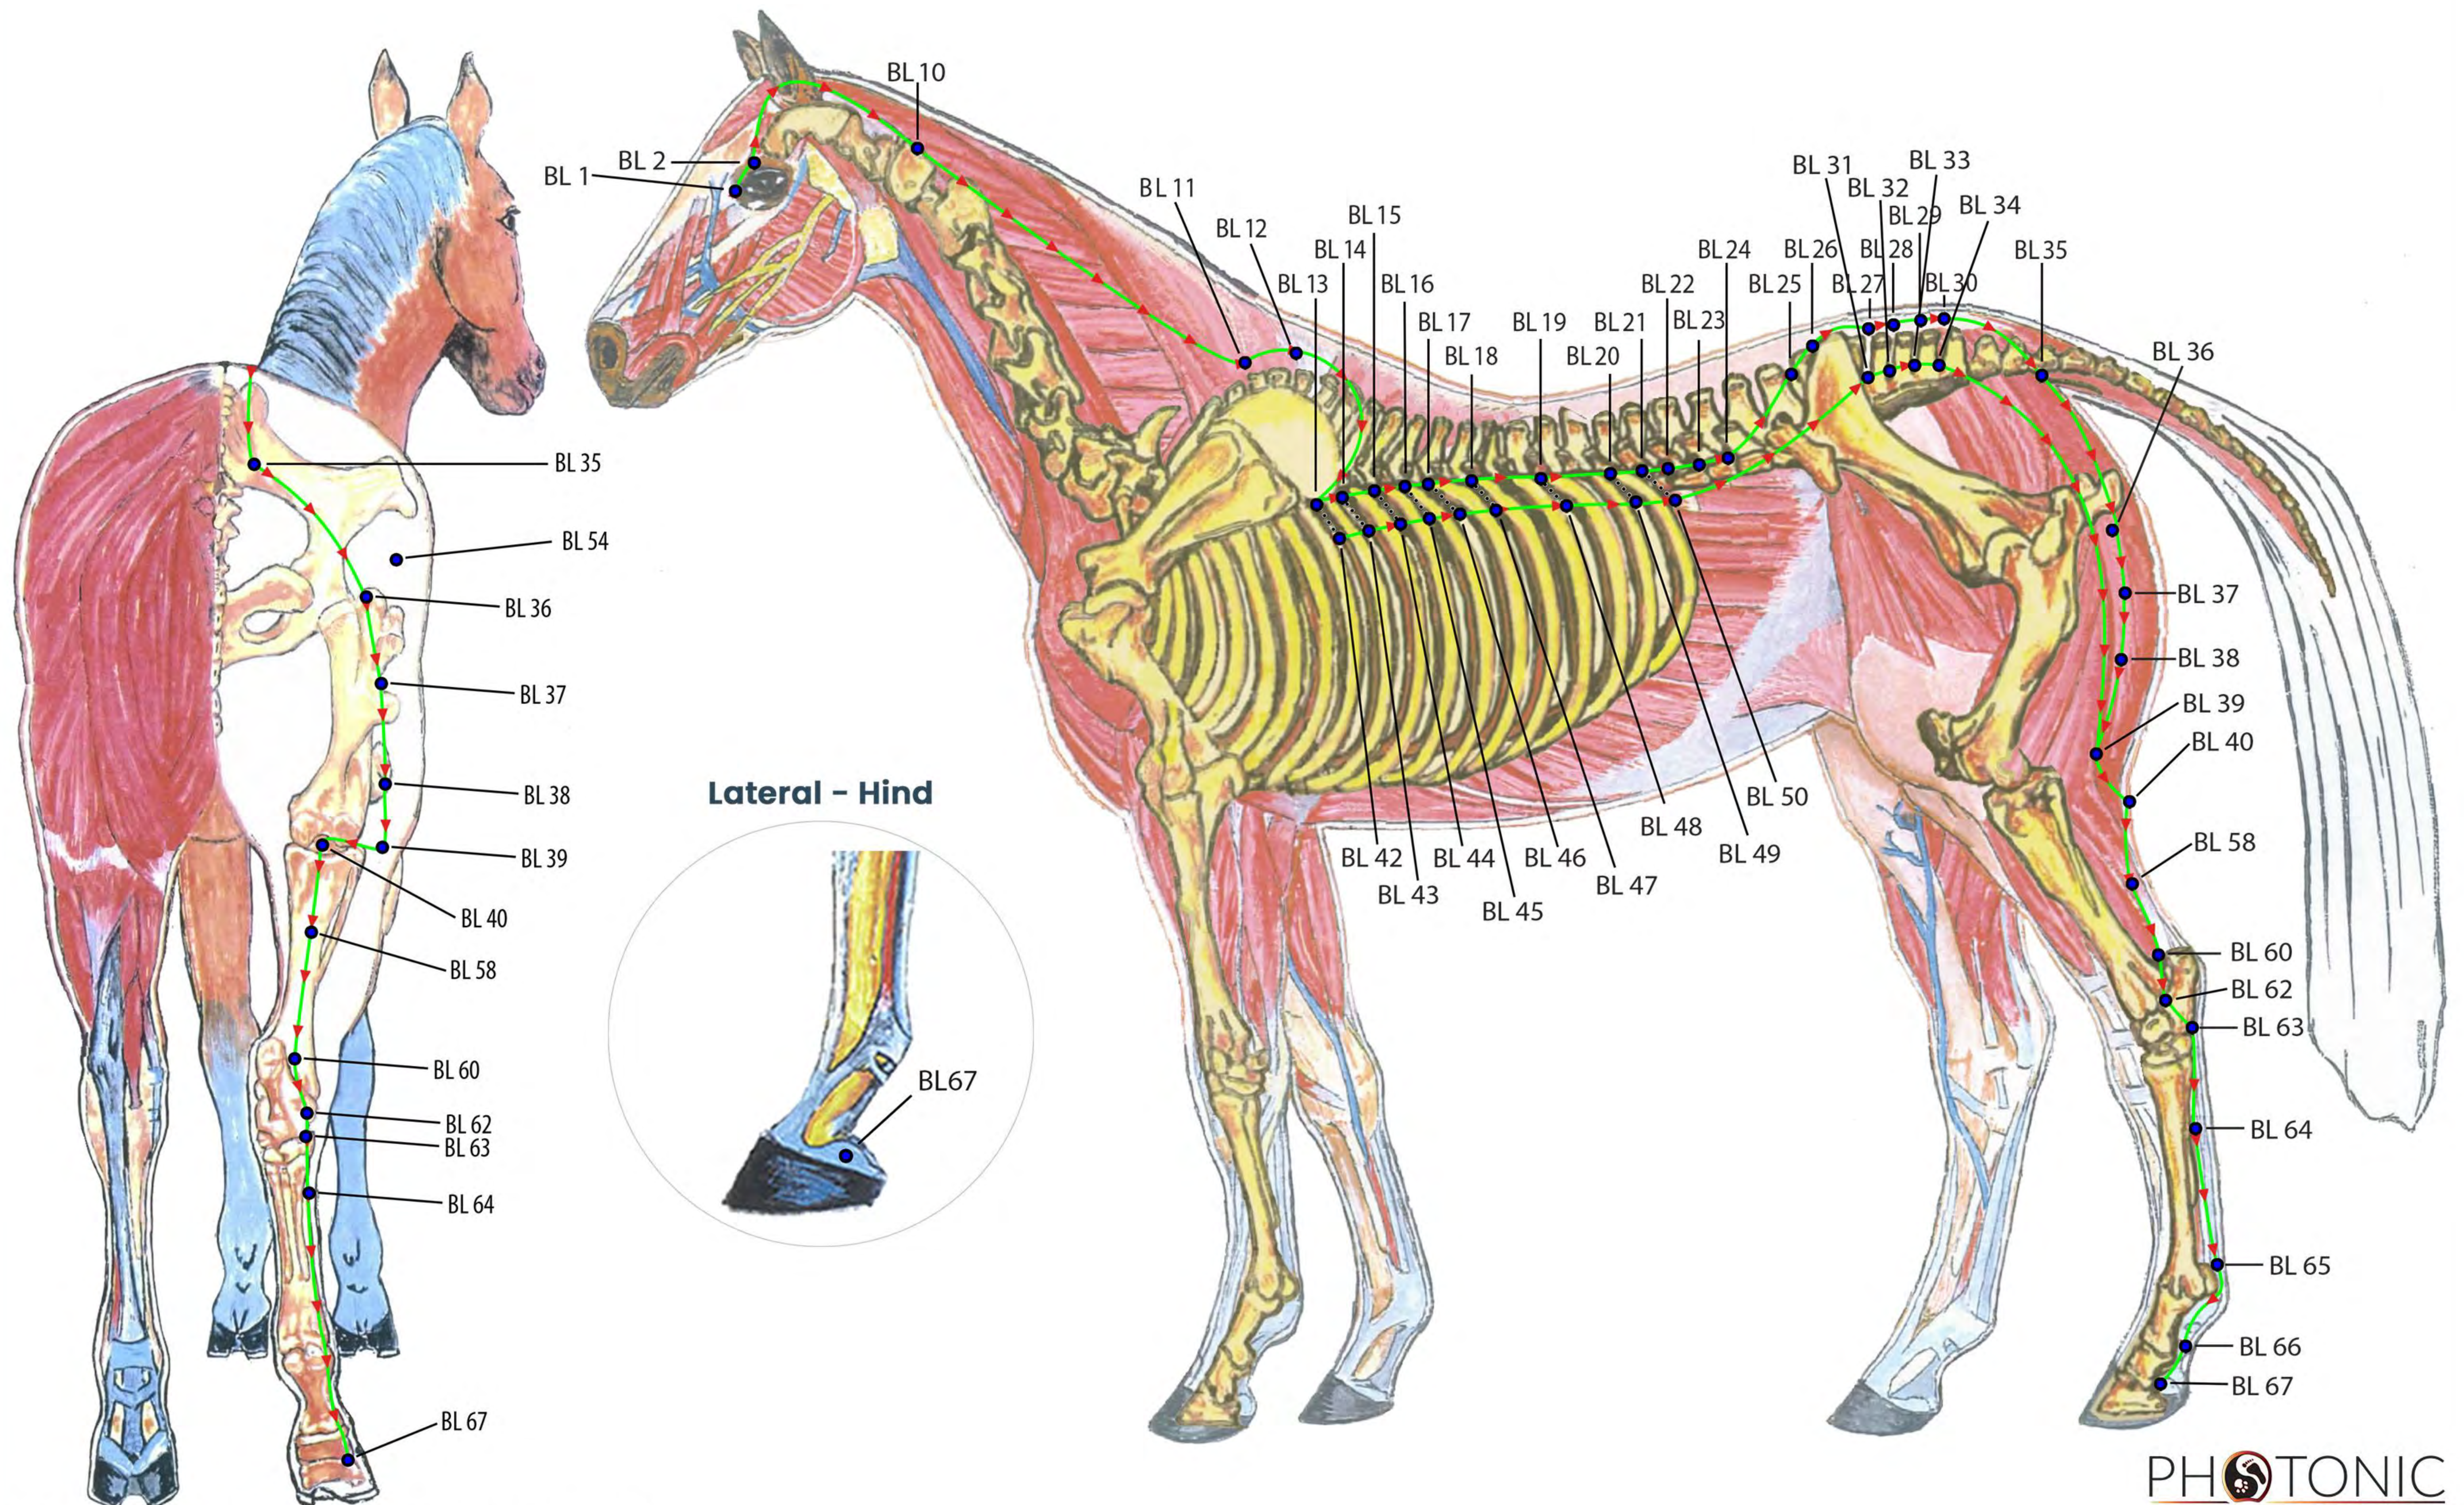

Equine Meridian Charts

Author: Kay Aubrey-Chimene, RMT, CLTI, CPTI

Equine Lung Meridian (Yin)

Equine Large Intestine Meridian (Yang)

Equine Stomach Meridian (Yang)

Equine Spleen Meridian (Yin)

Medial - Hind

Equine Heart Meridian (Yin)

Equine Small Intestine Meridian (Yang)

Equine Bladder Meridian (Yang)

Equine Kidney Meridian (Yin)

Equine Pericardium Meridian (Yin)

Equine Triple Heater Meridian (Yang)

Equine Gallbladder Meridian (Yang)

Lateral - Hind

Equine Liver Meridian (Yin)

Equine Governing Vessel (Yang)

Equine Conception Vessel (Yin)