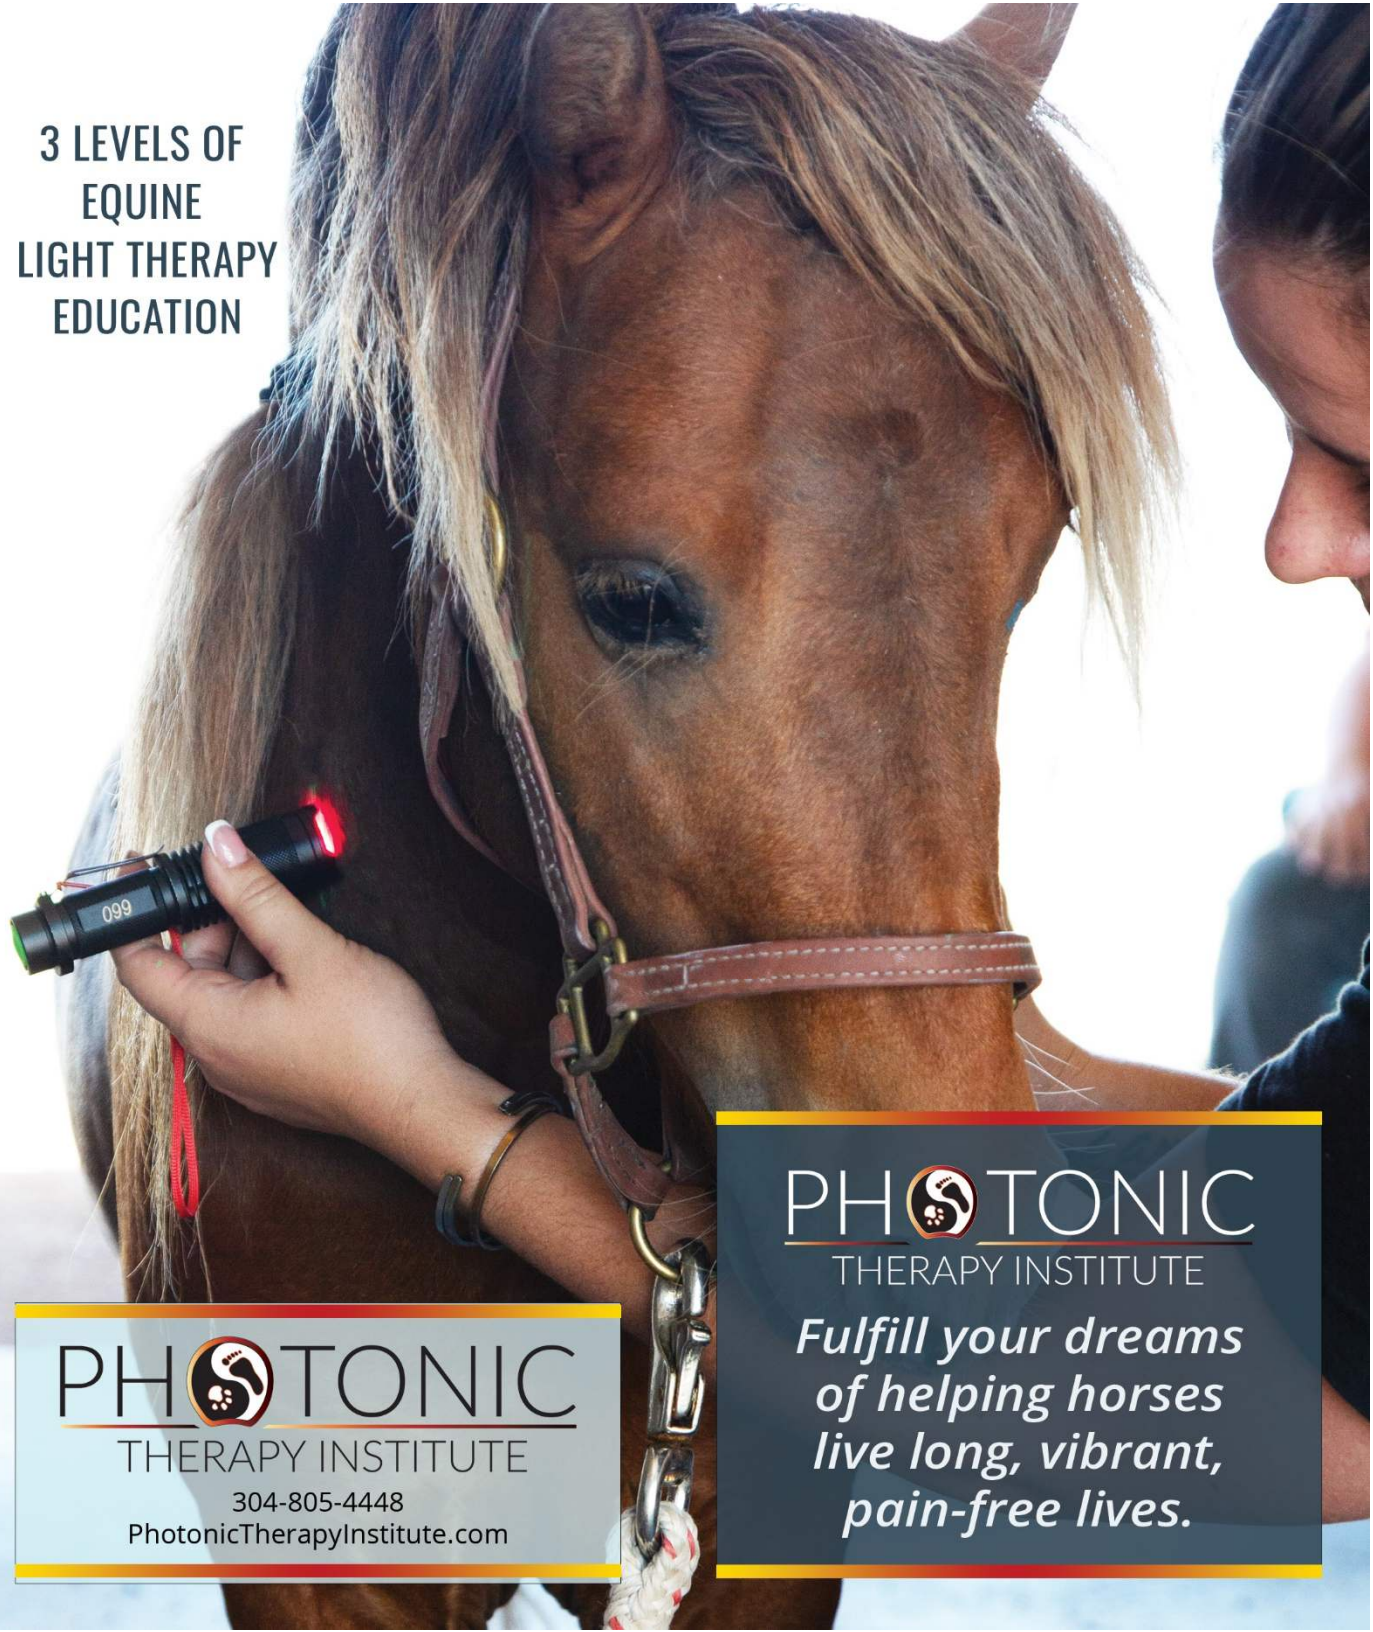

LEADERS IN LIGHT THERAPY EDUCATION

PTI fosters a community of individuals with the goal of supporting vibrant health for ALL species through targeted Light Therapy.

All of our programs are self-paced online courses supported by live weekly webinars and monthly drop-in review sessions. Advanced, hands-on clinics are held quarterly for additional refinement and one-on-one assistance.

At PTI, our goal is to teach and empower those who want to also share the benefits of using Targeted Light to help ALL species.

3 LEVELS OF EQUINE LIGHT THERAPY EDUCATION

PHOTONIC

THERAPY INSTITUTE

304-805-4448